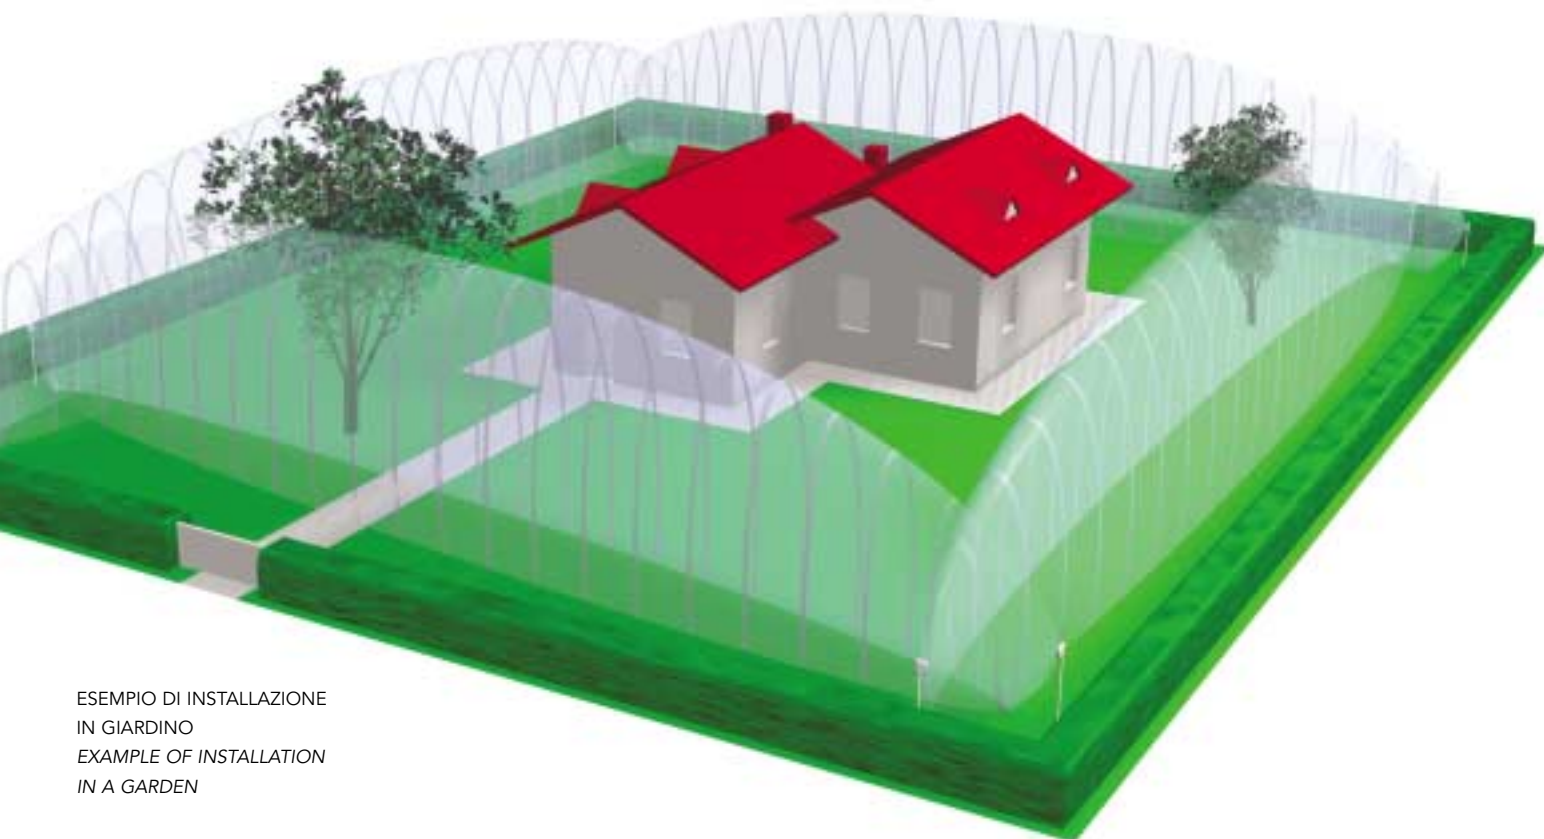

:MODALITÀ DI IMPIEGO / APPLICATIONS

ESEMPIO DI INSTALLAZIONE
IN GIARDINO
EXAMPLE OF INSTALLATION
IN A GARDEN